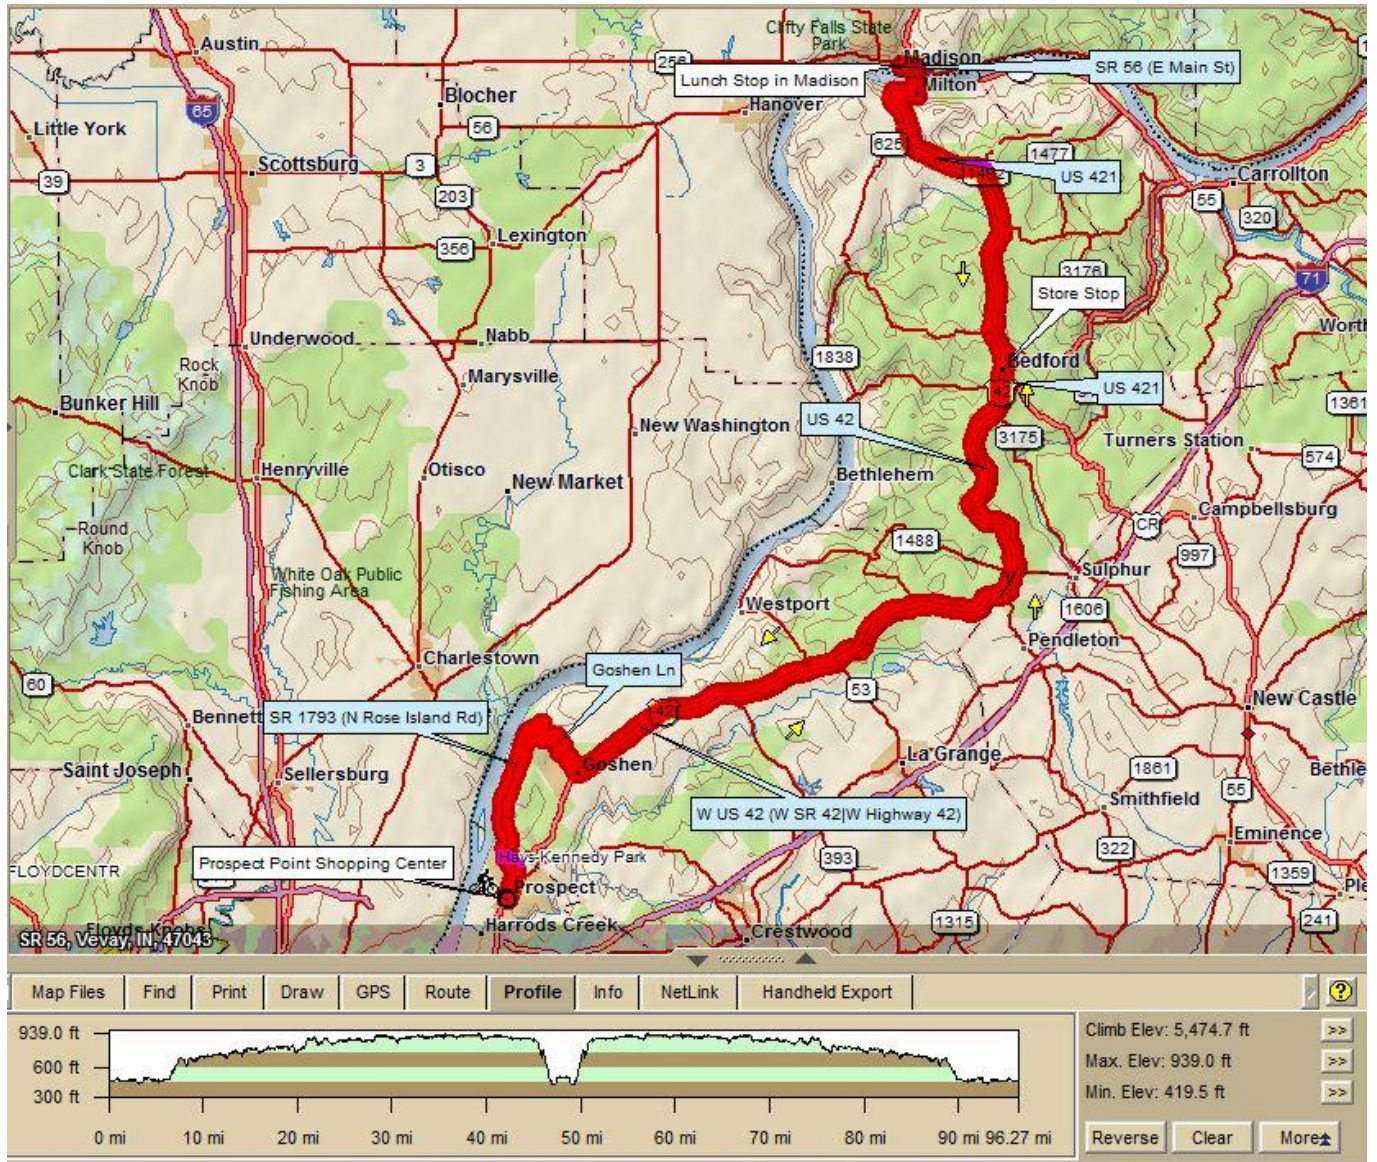

Madison Century

0.0	R	River Rd
0.2	L	US 42
1.0	L	Rose Island Rd
6.4	R	Goshen Ln
9.2	L	US 42
34.3		Store Stop in Bedford (this is at about mile 35)
		The 65 Mile route turns around here and heads back the same way
34.3	L	421 in Bedford
46.3	L	to stay on 421
		Cross Bridge into Madison
47.0	L	E 1st (2nd Left)
47.2	R	Baltimore
47.3	X	E 2nd St (421)
47.35	L	IN 56 (CAUTION!!!)
47.8		Store Stop at Subway in Madison 216 East Main
47.8	R	Main/56
48.2	R	Baltimore
48.3	L	E 1st (2nd Left)
48.5	R	421 across the bridge
49.3	R	KY 421
61.2	R	US 42 in Bedford
70.2		Store Stop at Marathon in Sligo (this is at about mile 75)
83.5		Starlight Store Stop
86.4	R	Goshen Lane
94.6	R	US 42
95.4	R	River Rd
95.6	L	Into Prospect Point

Map Images are copyright © 2006 Delorme, TOPO USA ® and are provided pursuant to their End User Licensing Agreement. Visit <http://www.delorme.com> for more information.